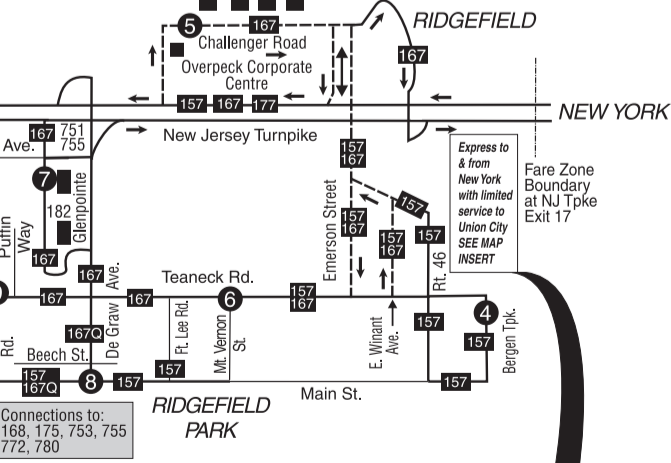

157 TEANECK - RIDGEFIELD PARK - NEW YORK
167 HARRINGTON PARK - TEANECK - NEW YORK
177 HARRINGTON - NEW MILFORD - NEW YORK EXPRESS