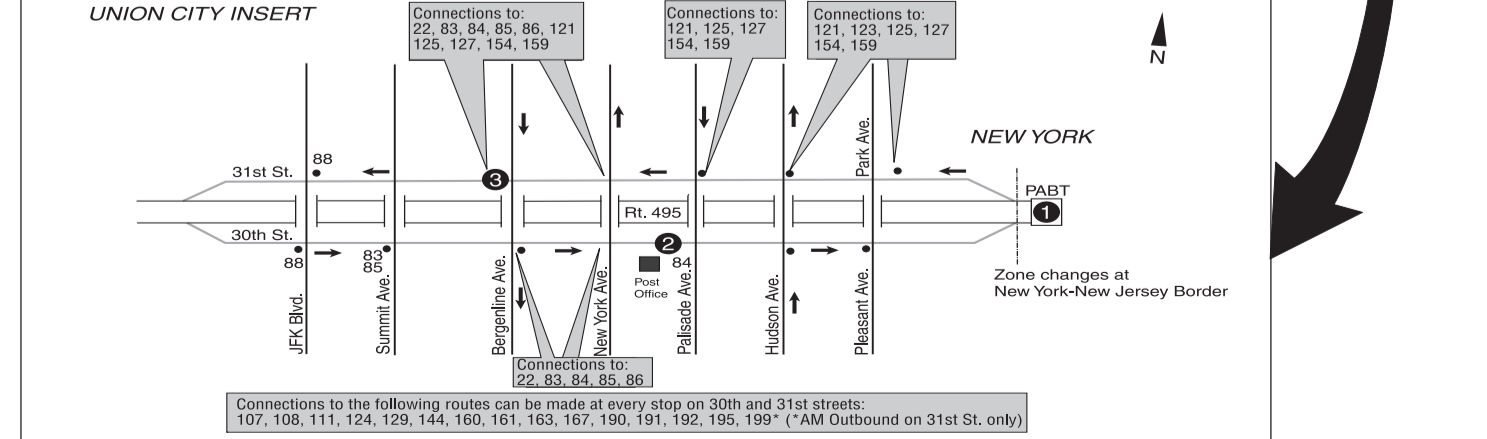

157 TEANECK - RIDGEFIELD PARK - NEW YORK
167 HARRINGTON PARK - TEANECK - NEW YORK
177 HARRINGTON - NEW MILFORD - NEW YORK EXPRESS