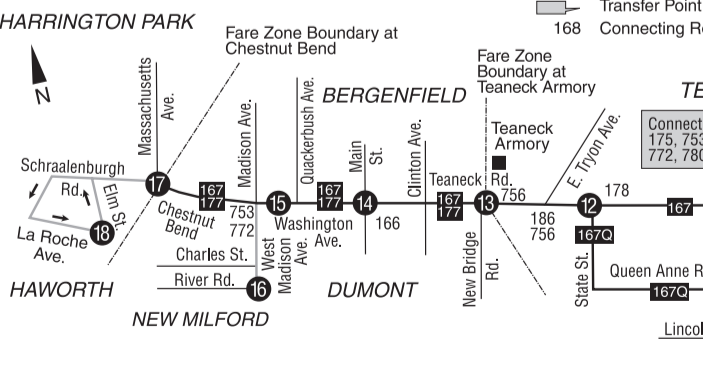

157 TEANECK - RIDGEFIELD PARK - NEW YORK
167 HARRINGTON PARK - TEANECK - NEW YORK
177 HARRINGTON - NEW MILFORD - NEW YORK EXPRESS